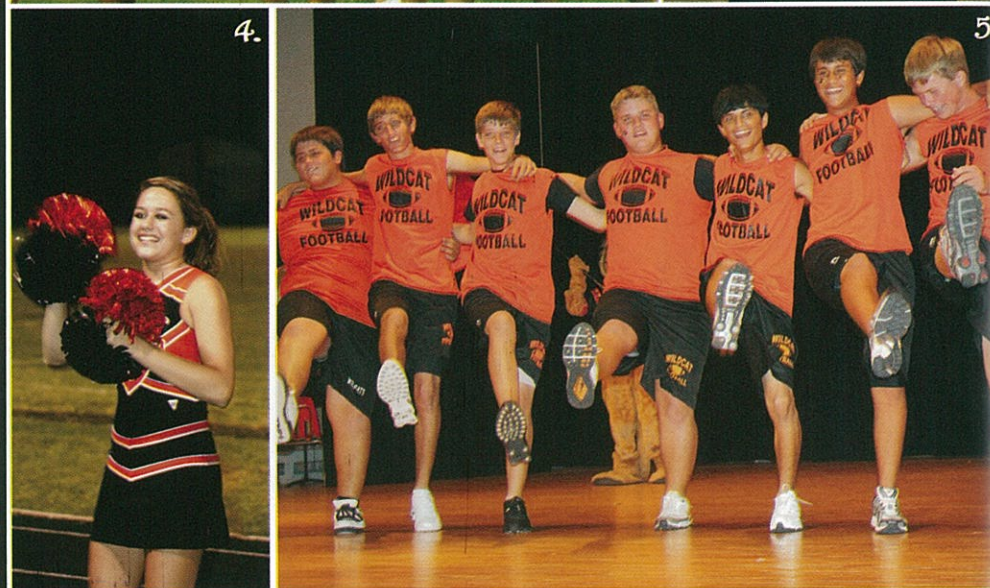

1. The varsity squad poses for the camera at a football game. 2. Jasmine Solis leads a cheer. 3. Celesta Turnbo, Lyndi Shackelford, and Shelbi Richardson get ready for a pep rally. 4. Celesta Turnbo smiles for the fans. 5. Football players moonlight as cheerleaders at a pep rally. 6. Jasmine Clayton pumps up the crowd. 7. The squad delivers goodwill to the opponents. 8. Lyndi Shackelford cheers for the Cats from the top of a pyramid.

# Cheerleading

Top Row: Celesta Turnbo and Shelbi Richardson  
 Middle Row: Lyndi Shackelford  
 Bottom Row: Jasmine Solis and Keshia Sellers