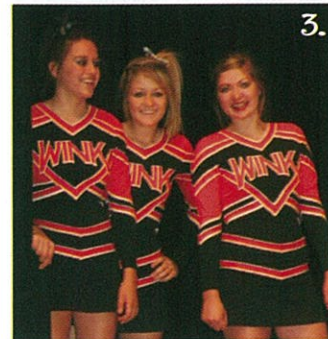

1. The varsity squad poses for the camera at a football game. 2. Jasmine Solis leads a cheer. 3. Celesta Turnbo, Lyndi Shackelford, and Shelbi Richardson get ready for a pep rally. 4. Celesta Turnbo smiles for the fans. 5. Football players moonlight as cheerleaders at a pep rally. 6. Jasmine Clayton pumps up the crowd. 7. The squad delivers goodwill to the opponents. 8. Lyndi Shackelford cheers for the Cats from the top of a pyramid.

# Cheerleading

Top Row: Celesta Turnbo and Shelbi Richardson  
 Middle Row: Lyndi Shackelford  
 Bottom Row: Jasmine Solis and Keshia Sellers