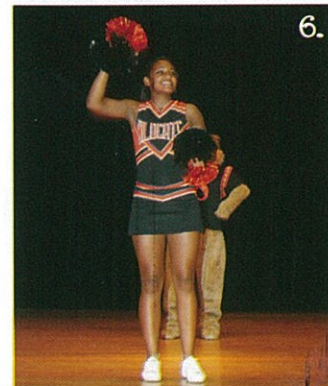

1. The varsity squad poses for the camera at a football game. 2. Jasmine Solis leads a cheer. 3. Celesta Turnbo, Lyndi Shackelford, and Shelbi Richardson get ready for a pep rally. 4. Celesta Turnbo smiles for the fans. 5. Football players moonlight as cheerleaders at a pep rally. 6. Jasmine Clayton pumps up the crowd. 7. The squad delivers goodwill to the opponents. 8. Lyndi Shackelford cheers for the Cats from the top of a pyramid.

# Cheerleading

Top Row: Celesta Turnbo and Shelbi Richardson  
 Middle Row: Lyndi Shackelford  
 Bottom Row: Jasmine Solis and Keshia Sellers